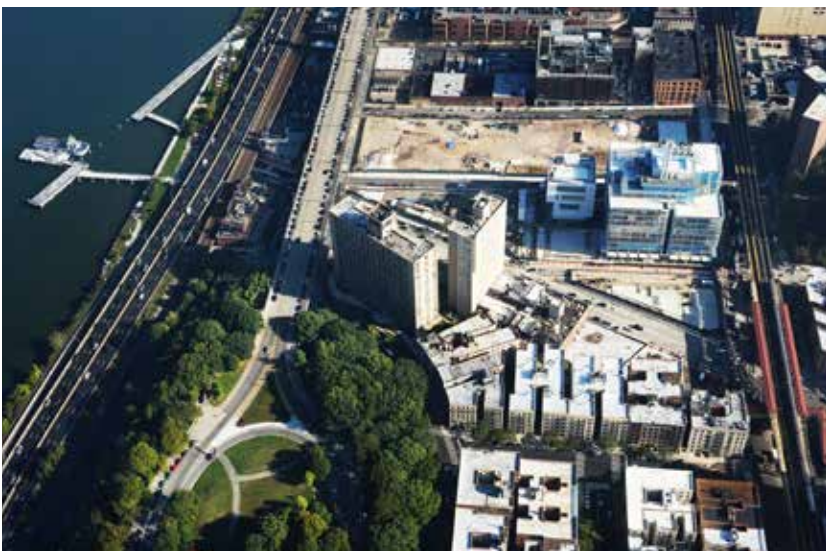

## Architectural Images

The first new buildings on Columbia's Manhattanville campus, Jerome L. Greene Science Center and Lenfest Center for the Arts, designed by Renzo Piano Building Workshop, will come to life during the 2016-17 academic year.

1. Lenfest Center for the Arts (left) and Jerome L. Greene Science Center (right). Photograph by © Columbia University/Frank Oudeman

2. Aerial view of Manhattanville campus. Photograph by © Columbia University/Eileen Barroso